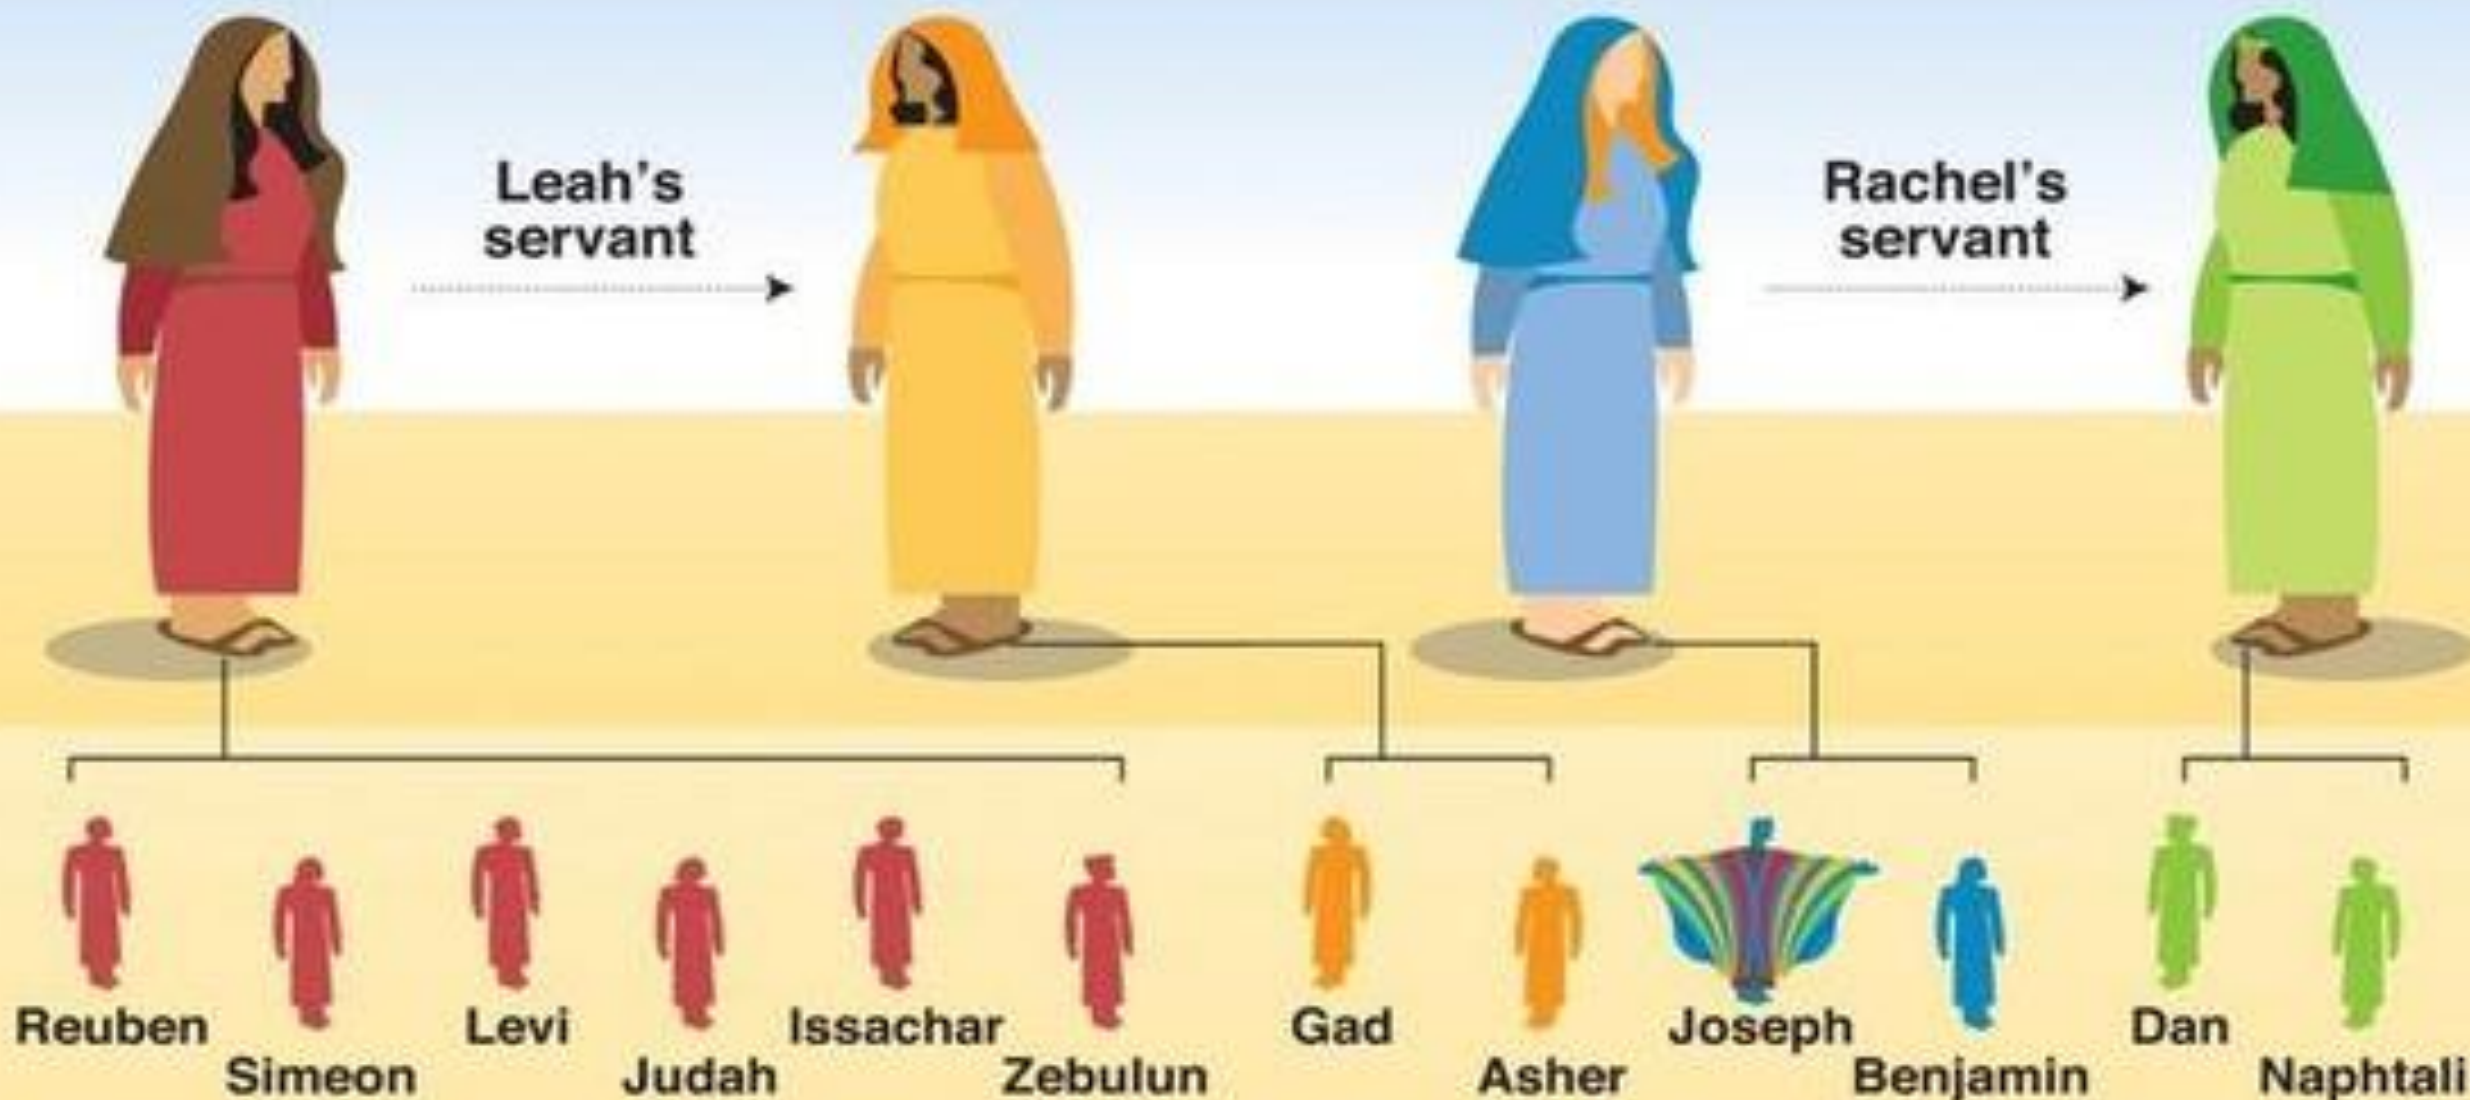

A view of the Earth from space, showing the horizon and a bright blue glow. The Earth is curved, with a thin blue line of atmosphere. The surface is dark with some lighter patches. The background is black with many small white stars.

## Jacob Returns to Canaan

- Jacob flees from Laban who pursues him
- Jacob Continues to Mahanaim
- Esau Comes to Meet Jacob
- Jacob goes to Penuel, followed by Esau
- Jacob travels to Schechem
- Jacob travels to Bethel
- Jacob travels to Hebron to meet Issac

# JACOB

Leah

Zilpah

Rachel

Bilhah

Leah's  
servant

Rachel's  
servant