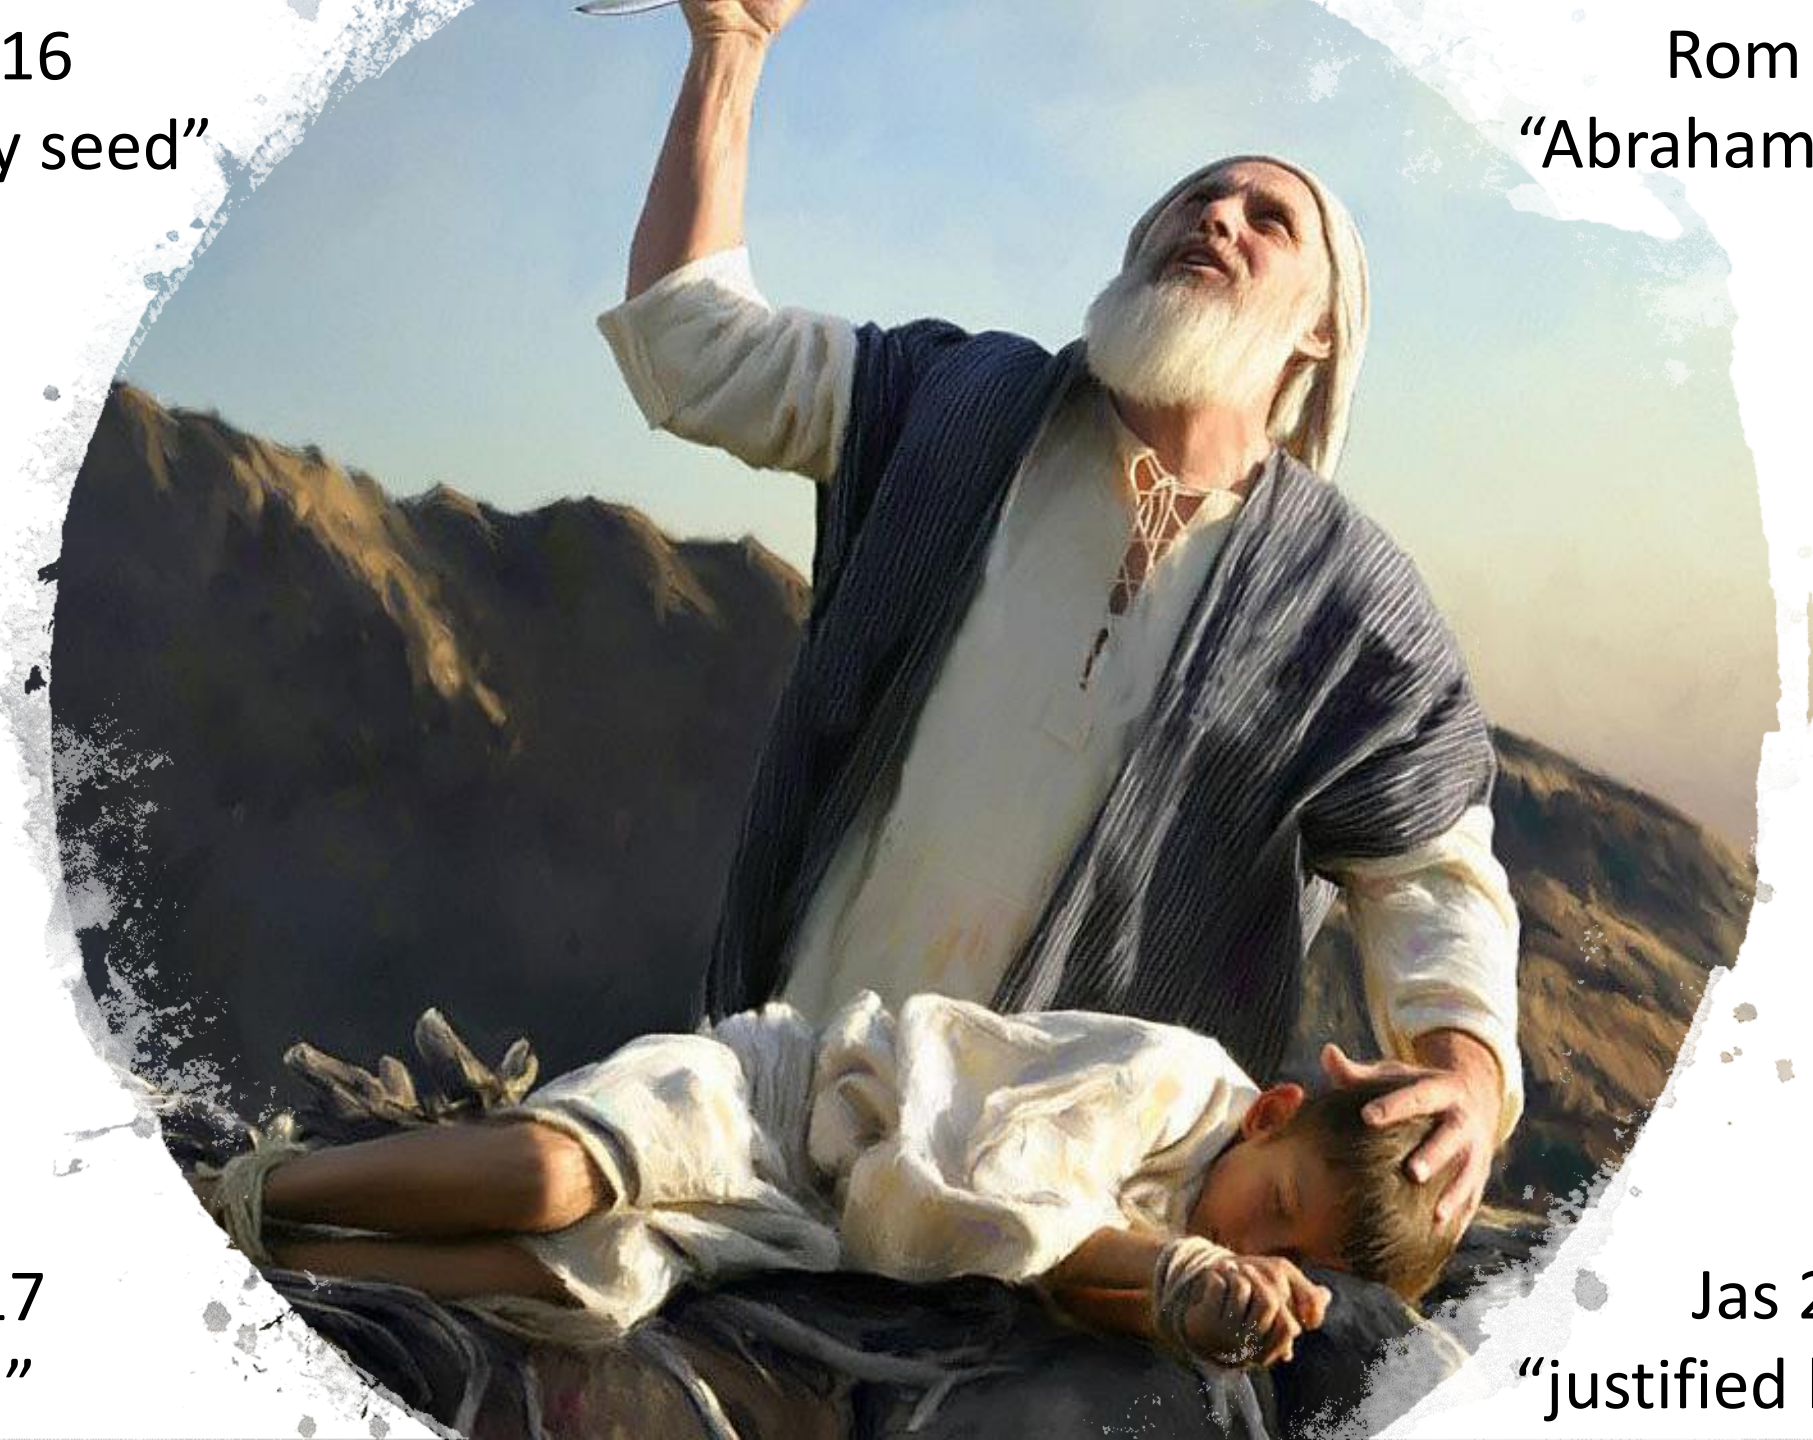

Gal 3:16

“and to thy seed”

Rom 4:1-5

“Abraham believed”

Heb 11:17

“by faith”

Jas 2:21

“justified by works”